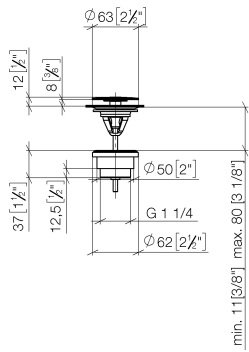

Basin Waste without press-closing 1 1/4" - Brushed Platinum

IMO

10 126 970

Fits: IMO, LULU, MADISON, MEM, TARA,
CL.1, LISSÉ, VAIA, META, CYO

	Brushed Platinum	10 126 970-06
	Chrome	10 126 970-00
	Platinum	10 126 970-08
	Durabress (23kt Gold)	10 126 970-09
	Dark Chrome	10 126 970-19
	Light Gold	10 126 970-26
	Brushed Light Gold	10 126 970-27
	Brushed Durabress (23kt Gold)	10 126 970-28
	Matte Black	10 126 970-33
	Brushed Bronze	10 126 970-42
	Brushed Champagne (22kt Gold)	10 126 970-46
	Champagne (22kt Gold)	10 126 970-47
	Brushed Chrome	10 126 970-93
	Brushed Dark Platinum	10 126 970-99

Basin Waste without press-closing 1 1/4" - Brushed Platinum

IMO

10 126 970

Only suitable for sinks without an overflow.

10 126 970

mm [inches]

10 126 970

Parts for other finishes can be found here: [Chrome](#)

Spare parts list

No.	Item Number	Name	Quantity used	Delivery time
1	09 31 20 097-06	plug	1	10
2	09 30 30 179 90	screw	1	2
3	09 11 01 038-06	cup	1	10
4	09 14 05 061 90	seal	1	2
5	09 14 03 153 90	seal	1	2
6	09 11 10 156-06	connection	1	10