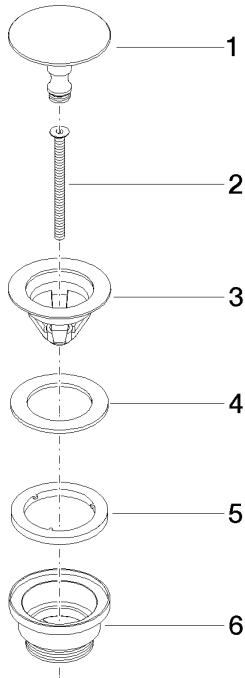

Basin Waste without press-closing 1 1/4" - Brushed Platinum

IMO

10 126 970

Fits: IMO, LULU, MADISON, MEM, TARA,
CL.1, LISSÉ, VAIA, META, CYO

	Brushed Platinum	10 126 970-06
	Chrome	10 126 970-00
	Platinum	10 126 970-08
	Durabress (23kt Gold)	10 126 970-09
	Dark Chrome	10 126 970-19
	Light Gold	10 126 970-26
	Brushed Light Gold	10 126 970-27
	Brushed Durabress (23kt Gold)	10 126 970-28
	Matte Black	10 126 970-33
	Brushed Bronze	10 126 970-42
	Brushed Champagne (22kt Gold)	10 126 970-46
	Champagne (22kt Gold)	10 126 970-47
	Brushed Chrome	10 126 970-93
	Brushed Dark Platinum	10 126 970-99

Basin Waste without press-closing 1 1/4" - Brushed Platinum

IMO

10 126 970

Only suitable for sinks without an overflow.

10 126 970

mm [inches]

10 126 970

Parts for other finishes can be found here: [Chrome](#)

Spare parts list

No.	Item Number	Name	Quantity used	Delivery time
1	09 31 20 097-06	plug	1	10
2	09 30 30 179 90	screw	1	2
3	09 11 01 038-06	cup	1	10
4	09 14 05 061 90	seal	1	2
5	09 14 03 153 90	seal	1	2
6	09 11 10 156-06	connection	1	10